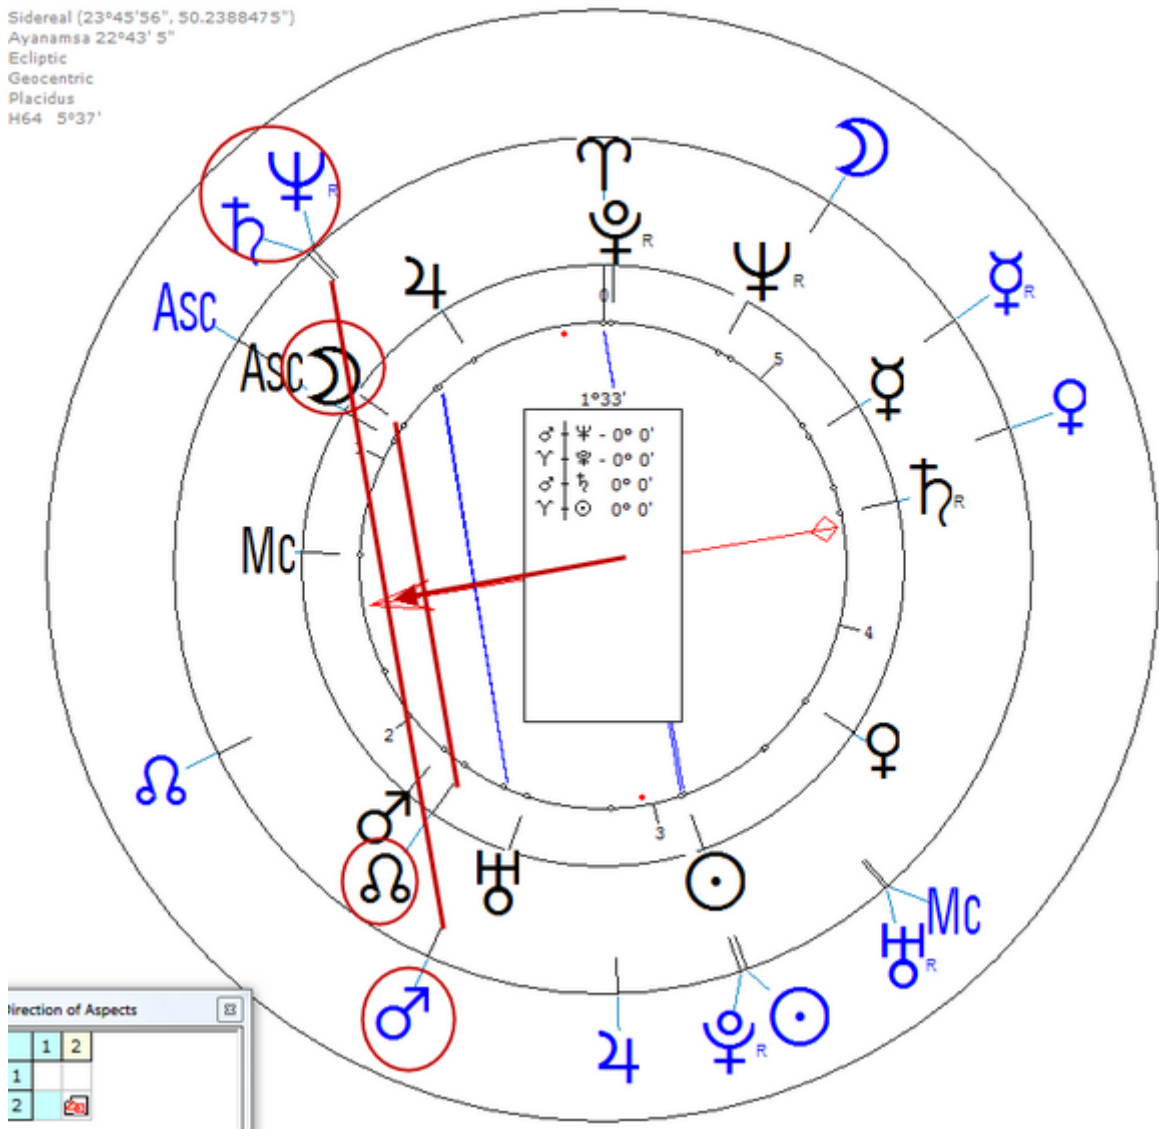

Müller, Inge

13 March 1925 at 05:15 (= 05:15 AM)Berlin, Germany, 52n29, 13e21
German author.

<https://www.astro.com/astro-databank/M%C3%BCller,_Inge>

Death by Suicide 1 June 1966 (medication overdose and poisonous gas
Age 41)

Solar Return (Harmonic 64)

Solar $\sigma/\hbar = \mathcal{D}_n/\delta_n$

Solar $\zeta/\delta = \sigma_n/\hbar_n = \zeta_n$

Müller, Inge
13 March 1925 Fri 5:15 (GMT+1) 52n29 13e21
Berlin, Germany

Sidereal (23°45'56", 50.2388475")
Ayanamsa 22°43' 5"
Ecliptic
Geocentric
Placidus
H64 5°37'